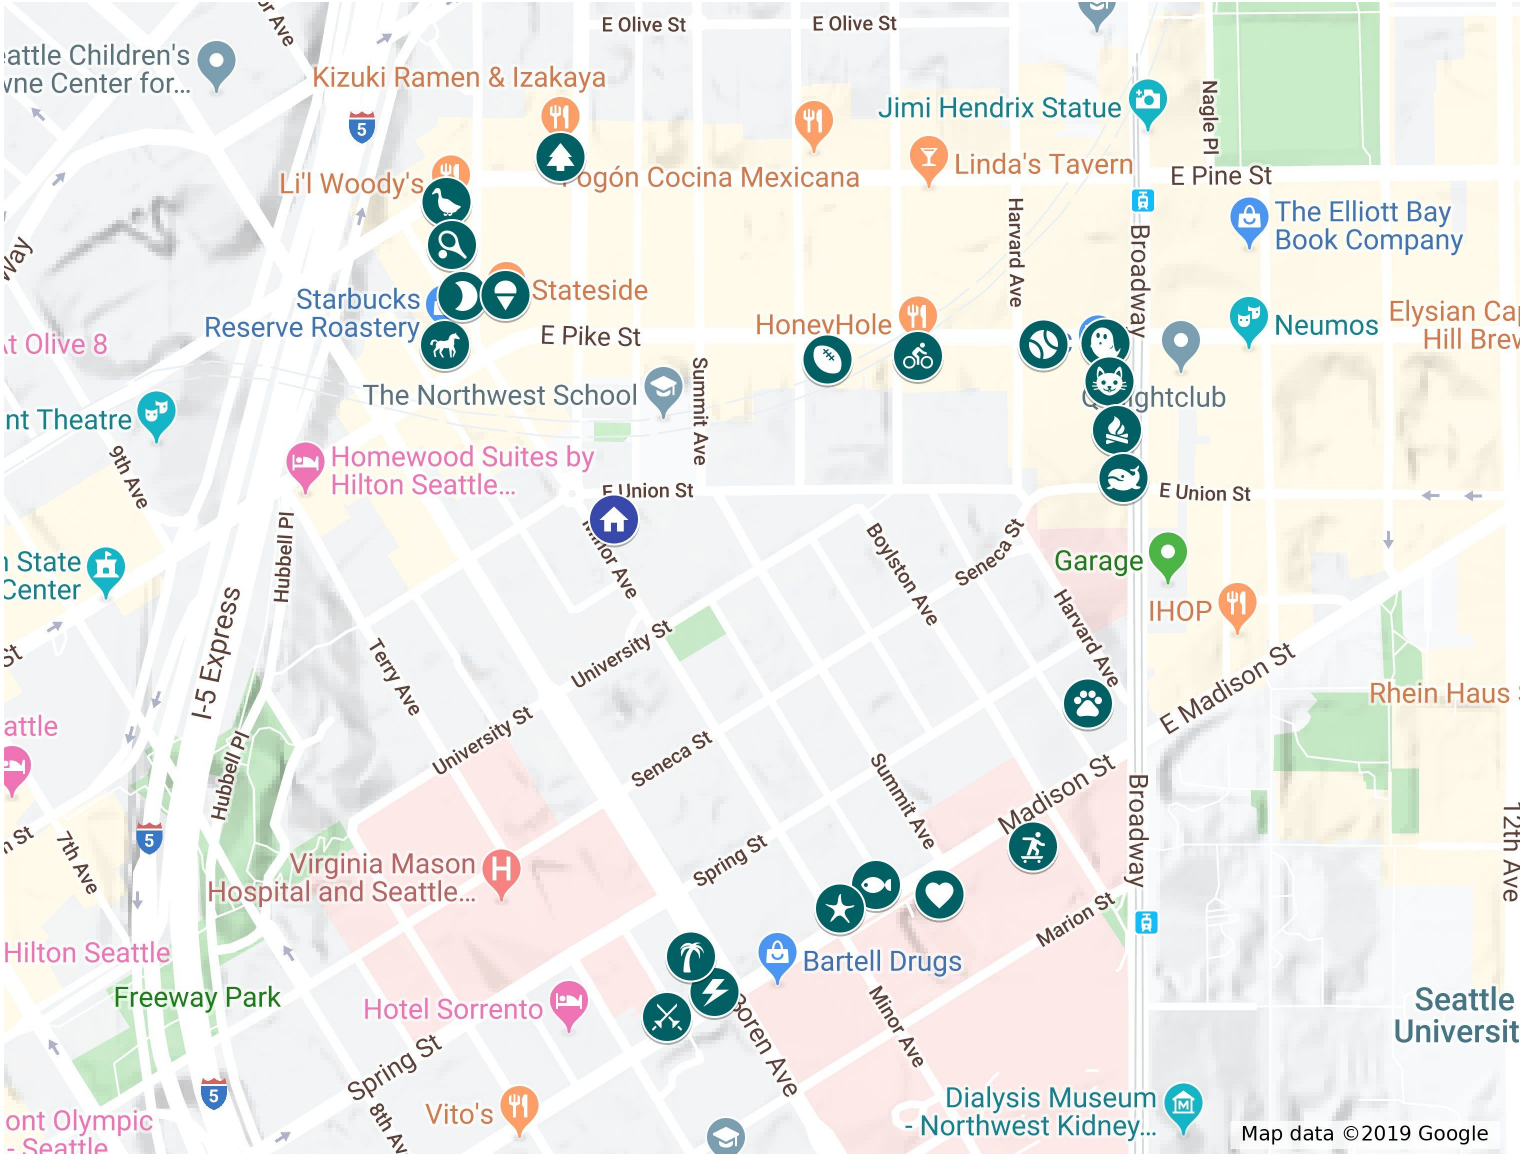

Lunch Spots Nearby

Restaurants

-  Kizuki Ramen & Izakaya
-  Li'l Woody's
-  Homegrown
-  Starbucks Reserve Roastery
-  Taylor Shellfish Oyster Bar
-  Mamnoon
-  Chuan on Capitol
-  HoneyHole
-  QFC
-  Ooink
-  Marination Station
-  Chipotle Mexican Grill
-  8oz Burger & Co
-  Whole Foods Market
-  Mad Pizza
-  Jimmy John's
-  Potbelly Sandwich Shop
-  Top Pot Doughnuts
-  Italian Family Pizza
-  Little Neon Taco
-  Sugar Bakery & Cafe
-  Stimson-Green Mansion

Map data ©2019 Google